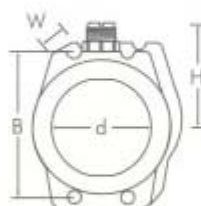

• Mounts on SCH 80 PVC pipe
• C - Clearance dimension

Fiberglass Glue-on Tees

| Part no. | Size | L | H | i.d. |
|----------|----------|-----|-----|-------|
| FPT015 | 1.50 in. | 5.5 | 4.7 | 1.92 |
| FPT020 | 2.00 in. | 7.7 | 8.0 | 2.375 |

• PVDF insert - all sizes
• Mounts on fiberglass pipe

+GF+ SIGNET Plastic Installation Fittings

Fiberglass Glue-on Saddles

| Part no. | Size | L | H | Pipe o.d. | C |
|----------|----------|------|-----|-----------|-------|
| FPS030 | 3.00 in. | 5.9 | 4.5 | 3.50 | 1.431 |
| FPS040 | 4.00 in. | 8.0 | 4.5 | 4.50 | 1.431 |
| FPS060 | 6.00 in. | 8.0 | 6.5 | 6.62 | 2.25 |
| FPS080 | 8.00 in. | 10.0 | 8.0 | 8.62 | 2.25 |
| PFS100 | 10.0 in. | 12.0 | 8.5 | 10.75 | 2.25 |
| PFS120 | 12.0 in. | 12.0 | 8.5 | 12.75 | 2.25 |

- C - Clearance dimension
- Up to 8 in. - PVDF insert, over 8 in. - PVC
- Mounts on fiberglass pipe

Metric PP Union Tee Fittings

| Part no. | Size | L | H | i.d. |
|----------|-------|-----|-----|------|
| PPMT005 | 15 mm | 128 | 145 | 20 |
| PPMT007 | 20 mm | 142 | 148 | 25 |
| PPMT010 | 25 mm | 156 | 151 | 32 |
| PPMT012 | 32 mm | 160 | 155 | 40 |
| PPMT015 | 40 mm | 176 | 159 | 50 |
| PPMT020 | 50 mm | 194 | 164 | 63 |

Metric PP Wafer Fittings

| Part no. | Size | W | H | d | B |
|----------|--------|----|-----|-----|-----|
| PPMT025 | 65 mm | 46 | 165 | 75 | 142 |
| PPMT030 | 80 mm | 49 | 172 | 90 | 160 |
| PPMT040 | 100 mm | 56 | 183 | 110 | 186 |
| PPMT050 | 125 mm | 64 | 220 | 140 | 215 |
| PPMT060 | 150 mm | 70 | 230 | 160 | 240 |
| PPMT080 | 200 mm | 71 | 250 | 225 | 297 |