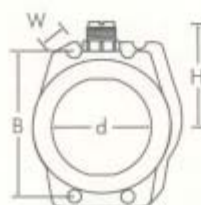

- C - Clearance dimension
- Up to 8 in. - PVDF insert, over 8 in. - PVC
- Mounts on fiberglass pipe

Metric PP Union Tee Fittings

| Part no. | Size | L | H | i.d. |
|----------|-------|-----|-----|------|
| PPMT005 | 15 mm | 128 | 145 | 20 |
| PPMT007 | 20 mm | 142 | 148 | 25 |
| PPMT010 | 25 mm | 156 | 151 | 32 |
| PPMT012 | 32 mm | 160 | 155 | 40 |
| PPMT015 | 40 mm | 176 | 159 | 50 |
| PPMT020 | 50 mm | 194 | 164 | 63 |

Metric PP Wafer Fittings

| Part no. | Size | W | H | d | B |
|----------|--------|----|-----|-----|-----|
| PPMT025 | 65 mm | 46 | 165 | 75 | 142 |
| PPMT030 | 80 mm | 49 | 172 | 90 | 160 |
| PPMT040 | 100 mm | 56 | 183 | 110 | 186 |
| PPMT050 | 125 mm | 64 | 220 | 140 | 215 |
| PPMT060 | 150 mm | 70 | 230 | 160 | 240 |
| PPMT080 | 200 mm | 71 | 250 | 225 | 297 |

- Not compatible with 8000 series transmitters

Metric PVDF Union Tee Fittings

| Part no. | Size | L | H | i.d. |
|----------|-------|-----|-----|------|
| SFMT005 | 15 mm | 128 | 145 | 20 |
| SFMT007 | 20 mm | 142 | 148 | 25 |
| SFMT010 | 25 mm | 156 | 151 | 32 |
| SFMT012 | 32 mm | 160 | 155 | 40 |
| SFMT015 | 40 mm | 176 | 159 | 50 |
| SFMT020 | 50 mm | 194 | 164 | 63 |

Metric PVDF Wafer Fittings

| Part no. | Size | W | H | d | B |
|----------|--------|----|-----|-----|-----|
| SFMT025 | 65 mm | 46 | 165 | 75 | 142 |
| SFMT030 | 80 mm | 49 | 172 | 90 | 160 |
| SFMT040 | 100 mm | 56 | 183 | 110 | 186 |
| SFMT050 | 125 mm | 64 | 220 | 140 | 215 |
| SFMT060 | 150 mm | 70 | 230 | 160 | 240 |
| SFMT080 | 200 mm | 71 | 250 | 225 | 297 |